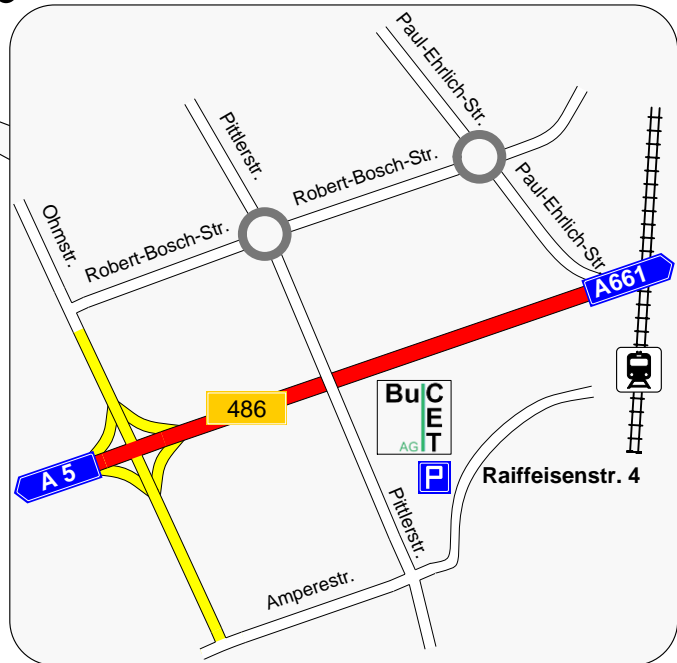

BuCET
Aktiengesellschaft
Raiffeisenstrasse 4
D-63225 Langen

Coming from Munich:

- Take the A3 motorway up to Offenbacher Kreuz
- Take the A661 motorway in direction Egelsbach
- Exit Langen
- At the traffic lights turn right onto the B486 (direction Flugsicherung/ATC)
- Take 3rd exit of ring road (direction Flugsicherung/ATC)
- Follow Robert-Bosch-Straße
- Take first exit of the roundabout (Pittlerstraße)
- Turn left (Raiffeisenstraße)
- After about 100m you will find the entrance to BuCET AG on the left hand side

Coming from Basel / Karlsruhe:

- Take motorways A5 or A67 to Darmstadt Kreuz
- Take the A5 motorway in direction Frankfurt
- Exit Langen in direction of the B486
- Take exit Flugsicherung/ATC
- At the crossroads Pittlerstraße go straight into the Raiffeisenstraße
- After about 100m you will find the entrance to BuCET AG on the left hand side

Coming from Hannover/Kassel:

- Take the A5 motorway via Frankfurter Kreuz in direction of Darmstadt
- Exit Langen in direction B486
- Take exit Flugsicherung/ATC
- At the crossroads Pittlerstraße go straight into the Raiffeisenstraße
- After about 100m you will find the entrance to BuCET AG on the left hand side

Coming from Cologne (Frankfurt airport):

- Take the A3 motorway up to Frankfurter Kreuz
- Take the A5 motorway in direction Darmstadt/Basel
- Exit Langen in direction B486
- Take exit Flugsicherung/ATC
- At the crossroads Pittlerstraße go straight into the Raiffeisenstraße
- After about 100m you will find the entrance to BuCET AG on the left hand side

Parking spaces are reserved for you on the company premises.