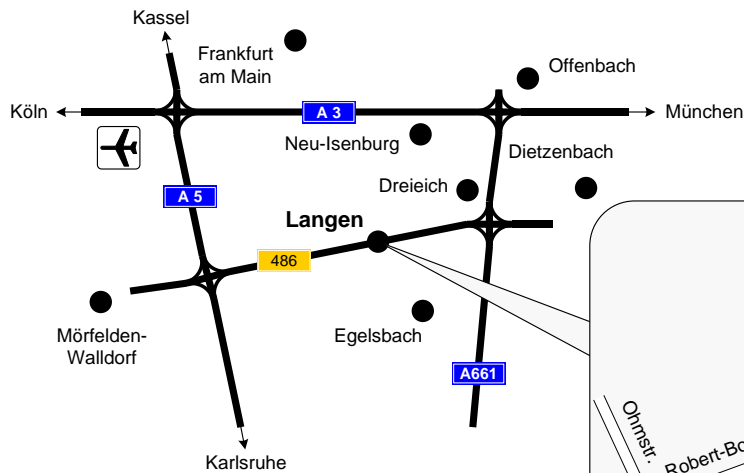

BuCET
Aktiengesellschaft
Raiffeisenstrasse 4
D-63225 Langen

Coming from Munich:

- Take the A3 motorway up to Offenbacher Kreuz
- Take the A661 motorway in direction Egelsbach
- Exit Langen
- At the traffic lights turn right onto the B486 (direction Flugsicherung/ATC)
- Take 3rd exit of ring road (direction Flugsicherung/ATC)
- Follow Robert-Bosch-Straße
- Take first exit of the roundabout (Pittlerstraße)
- Turn left (Raiffeisenstraße)
- After about 100m you will find the entrance to BuCET AG on the left hand side

Coming from Basel / Karlsruhe:

- Take motorways A5 or A67 to Darmstadt Kreuz
- Take the A5 motorway in direction Frankfurt
- Exit Langen in direction of the B486
- Take exit Flugsicherung/ATC
- At the crossroads Pittlerstraße go straight into the Raiffeisenstraße
- After about 100m you will find the entrance to BuCET AG on the left hand side

Coming from Hannover/Kassel:

- Take the A5 motorway via Frankfurter Kreuz in direction of Darmstadt
- Exit Langen in direction B486
- Take exit Flugsicherung/ATC
- At the crossroads Pittlerstraße go straight into the Raiffeisenstraße
- After about 100m you will find the entrance to BuCET AG on the left hand side

Coming from Cologne (Frankfurt airport):

- Take the A3 motorway up to Frankfurter Kreuz
- Take the A5 motorway in direction Darmstadt/Basel
- Exit Langen in direction B486
- Take exit Flugsicherung/ATC
- At the crossroads Pittlerstraße go straight into the Raiffeisenstraße
- After about 100m you will find the entrance to BuCET AG on the left hand side

Parking spaces are reserved for you on the company premises.